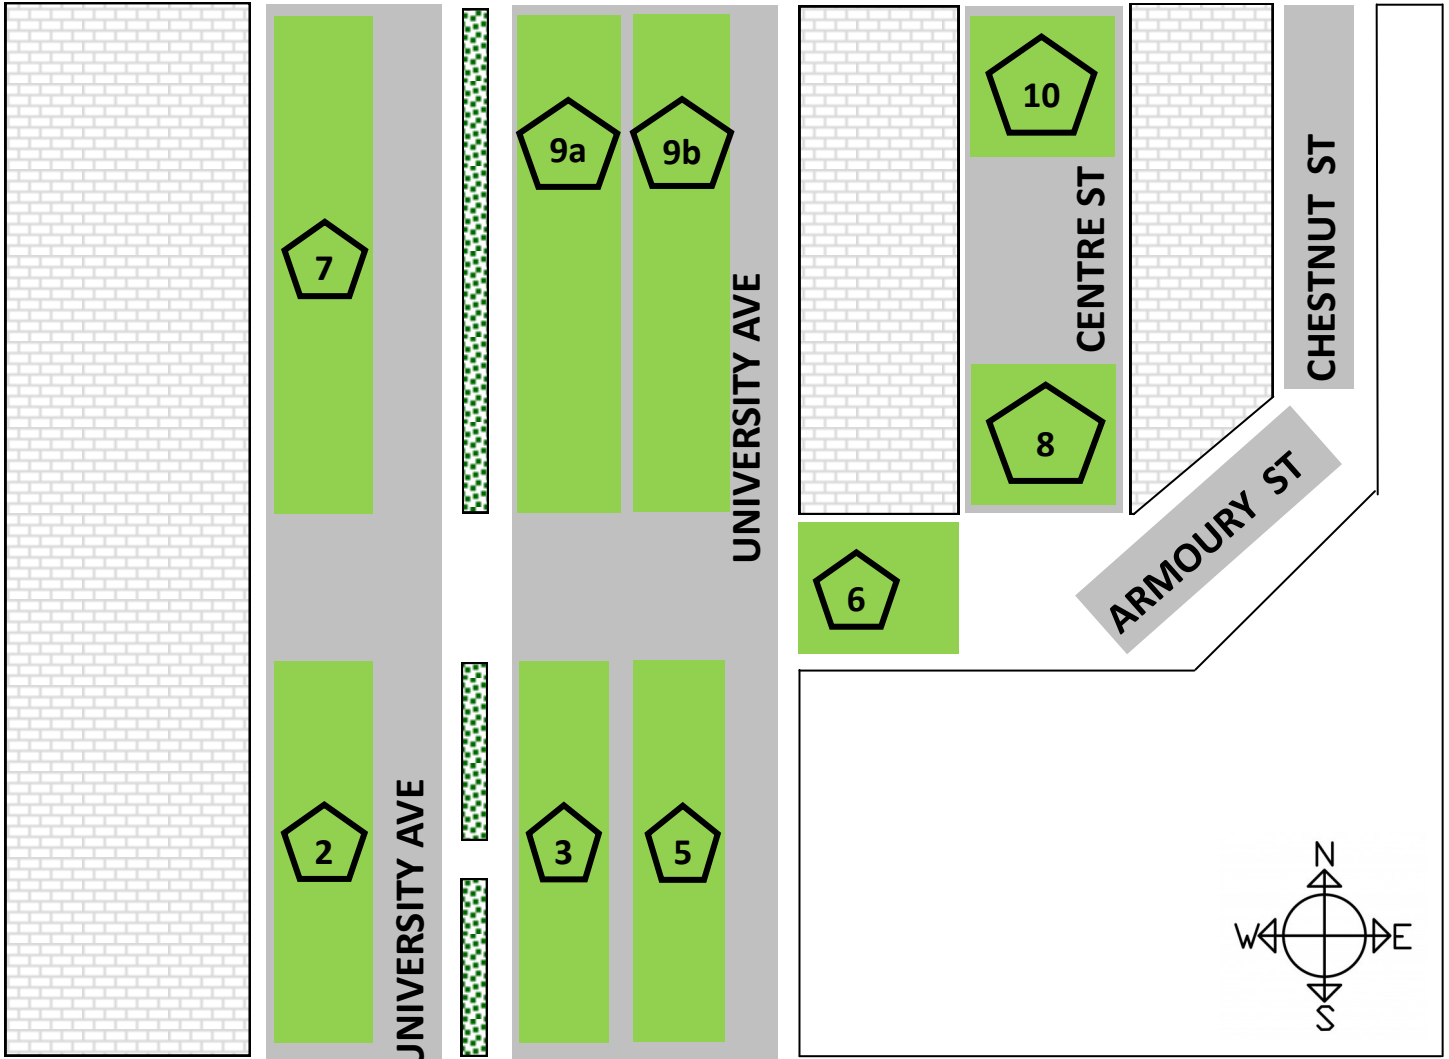

LABOUR DAY 2022 PARADE SECTIONS MAP

DUNDAS STREET West

Parade Route
(Queen & University to Queen & Dufferin then South to CNE)

QUEEN STREET WEST

RICHMOND STREET West