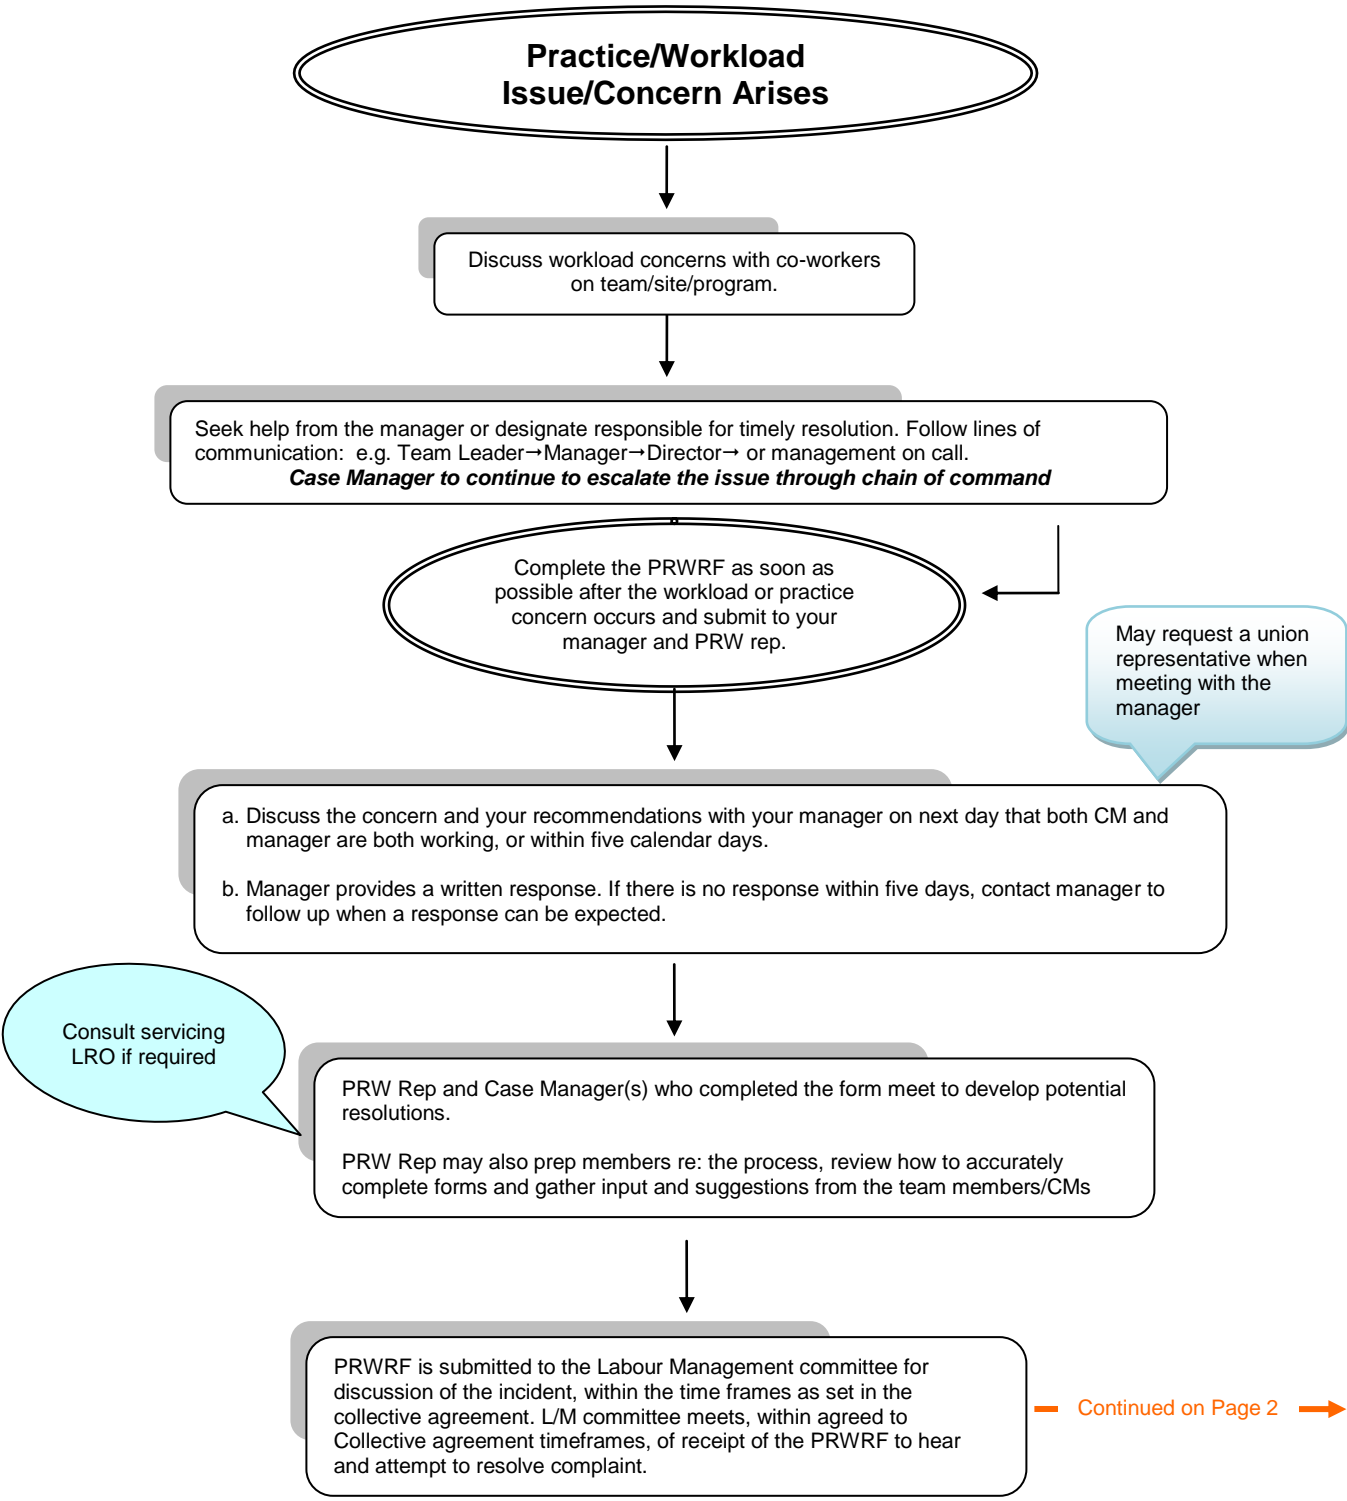

ONA Professional Responsibility Decision Tree – a Strategy for Resolving Workload Complaints in CCAC

ONA Professional Responsibility Decision Tree – a Strategy for Resolving Workload Concerns in CCAC